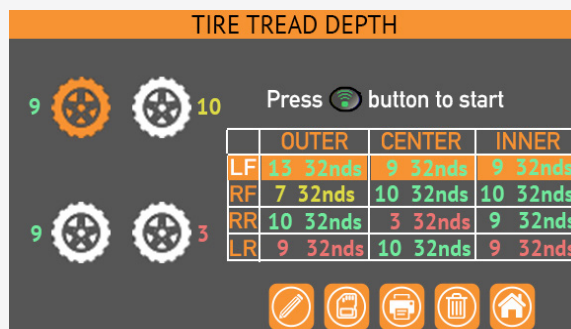

Autodiagnos™ TPMS Tire Tread Depth Gauge (TTDG)

Fast, Accurate, Instant Results

- › Extremely precise, calibrated at each use.
- › On-screen instruction prompts.
- › All measurements simultaneously displayed.
- › Color coded results :

Green	"Good"
Yellow	"Worn"
Red	"Need Replacing"